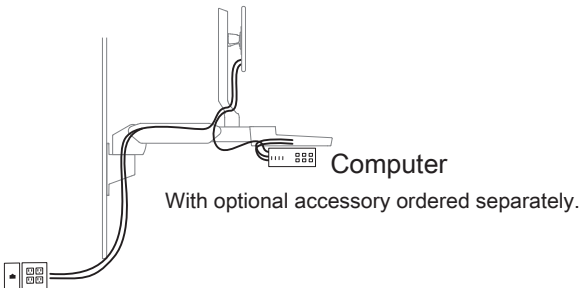

CareFit™ Combo System

WALL MOUNTING OPTIONS

There are 4 wall types to mount to:

Wood (Provided mounting hardware)

Metal Stud (Provided mounting hardware)

Concrete (Need customer supplied fasteners)

Hollow Wall:

- Provided mounting hardware
- Wall must be 5/8" or 16mm thick.
- The CareFit™ Combo Extender accessory can NOT be mounted to hollow wall.

CABLES

Cable length needed based on equipment and accessories:

Cables:

HDMI: 6' (1.8 m)

Ethernet: 6' - 10' (1.8-3 m)

Monitor Power: 6' - 10' (1.8-3 m)

2.0 USB Extenders: 6' (1.8 m) per accessory

Cables:

HDMI: 4' (1.2 m)

Ethernet: 6' - 10' (1.8-3 m)

Monitor Power: 6' - 10' (1.8-3 m)