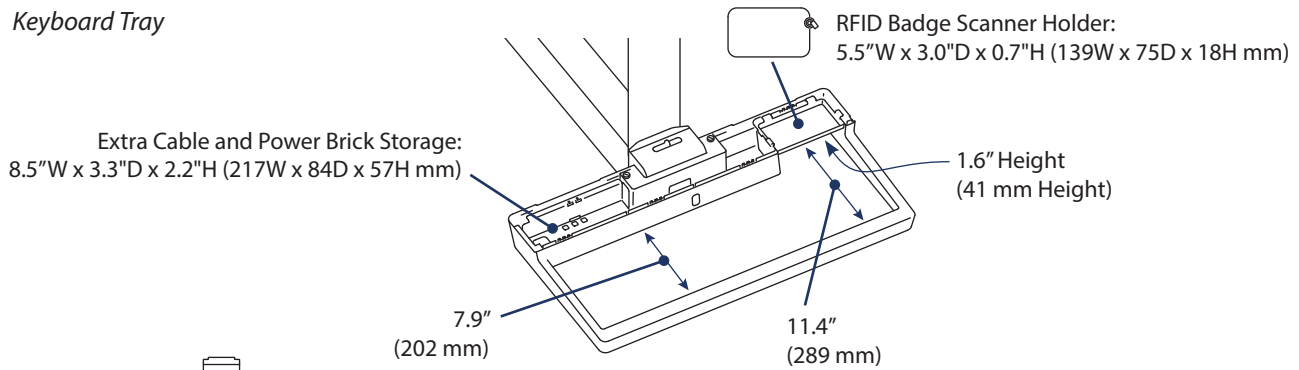

CareFit™ Combo System

DIMENSIONS

Fully Extended

Folded Up Against Wall

VESA Monitor Bracket

CareFit™ Combo System

DIMENSIONS

Side View

Folded Up Against Wall

Side View

Keyboard Tray

Top View

CareFit™ Combo System

DIMENSIONS

Wall Track

Pushed back against the wall