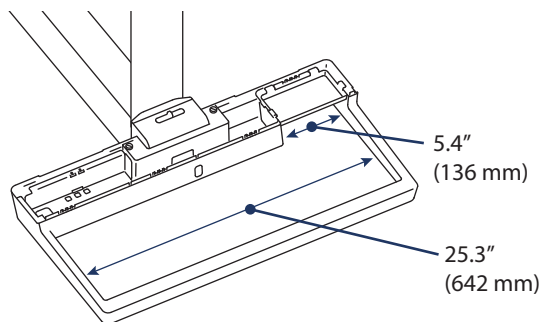

CareFit™ Combo System

DIMENSIONS

Fully Extended

Folded Up Against Wall

VESA Monitor Bracket

CareFit™ Combo System

DIMENSIONS

Side View

Folded Up Against Wall

Side View

Keyboard Tray

Top View

CareFit™ Combo System

DIMENSIONS

Wall Track

Pushed back against the wall