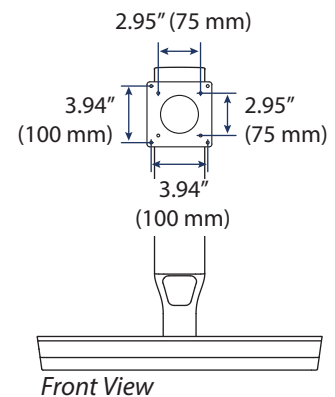

CareFit™ Combo System

DIMENSIONS

Fully Extended

Folded Up Against Wall

VESA Monitor Bracket

CareFit™ Combo System

DIMENSIONS

Side View

Folded Up Against Wall

Side View

Keyboard Tray

Top View

CareFit™ Combo System

DIMENSIONS

Wall Track

Pushed back against the wall

HDMI: 6' (1.8 m)

Ethernet: 6' - 10' (1.8-3 m)

Monitor Power: 6' - 10' (1.8-3 m)

2.0 USB Extenders: 6' (1.8 m) per accessory

Cables:

HDMI: 4' (1.2 m)

Ethernet: 6' - 10' (1.8-3 m)

Monitor Power: 6' - 10' (1.8-3 m)

Computer Power: 6'-10' (1.8-3 m)

Cables:

Ethernet: 6' - 10' (1.8-3 m)

Monitor Power: 6' - 10' (1.8-3 m)