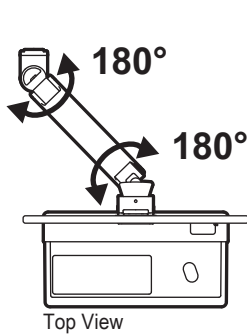

RANGE OF MOTION

Download additional resources at ergotron.com

USA & Canada Sales & Corporate Headquarters: St. Paul, MN USA / 800.888.8458 / +1.651.681.7600 / insidesales@ergotron.com

EMEA Sales: Amersfoort, The Netherlands / +31.33.45.45.600 / info.eu@ergotron.com

APAC Sales: Sydney, Australia / apaccustomerservice@ergotron.com

LATAM Sales: Mexico / +1.800.681.1820 / info.latam@ergotron.com

Worldwide Custom Sales: custom@ergotron.com

Ergotron devices are not intended to cure, treat, mitigate or prevent any disease. Patent information available at www.ergotron.com/patents

© 2022 Ergotron, Inc. rev. 05/11/2022 DIM-CFArmSys Content is subject to change without notification