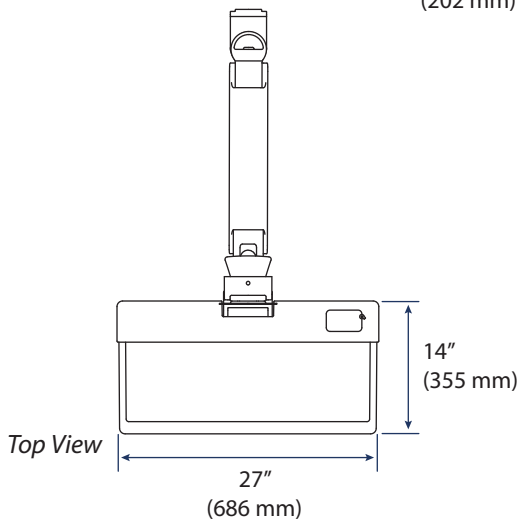

CareFit™ Combo System

DIMENSIONS

Fully Extended

Folded Up Against Wall

VESA Monitor Bracket

CareFit™ Combo System

DIMENSIONS

Side View

Folded Up Against Wall

Side View

Keyboard Tray

Top View

CareFit™ Combo System

DIMENSIONS

Wall Track

Pushed back against the wall

HDMI: 6' (1.8 m)

Ethernet: 6' - 10' (1.8-3 m)

Monitor Power: 6' - 10' (1.8-3 m)

2.0 USB Extenders: 6' (1.8 m) per accessory

Cables:

HDMI: 4' (1.2 m)

Ethernet: 6' - 10' (1.8-3 m)

Monitor Power: 6' - 10' (1.8-3 m)

Computer Power: 6'-10' (1.8-3 m)

Cables:

Ethernet: 6' - 10' (1.8-3 m)

Monitor Power: 6' - 10' (1.8-3 m)