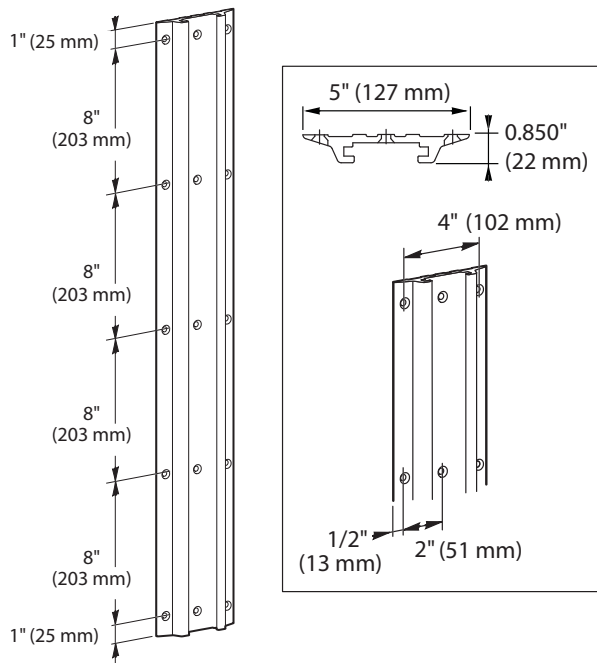

CareFit™ Combo System

DIMENSIONS

Fully Extended

Folded Up Against Wall

VESA Monitor Bracket

CareFit™ Combo System

DIMENSIONS

Side View

Folded Up Against Wall

Side View

Keyboard Tray

Top View

CareFit™ Combo System

DIMENSIONS

Wall Track

Pushed back against the wall

HDMI: 6' (1.8 m)

Ethernet: 6' - 10' (1.8-3 m)

Monitor Power: 6' - 10' (1.8-3 m)

2.0 USB Extenders: 6' (1.8 m) per accessory

Cables:

HDMI: 4' (1.2 m)

Ethernet: 6' - 10' (1.8-3 m)

Monitor Power: 6' - 10' (1.8-3 m)

Computer Power: 6'-10' (1.8-3 m)

Cables:

Ethernet: 6' - 10' (1.8-3 m)

Monitor Power: 6' - 10' (1.8-3 m)