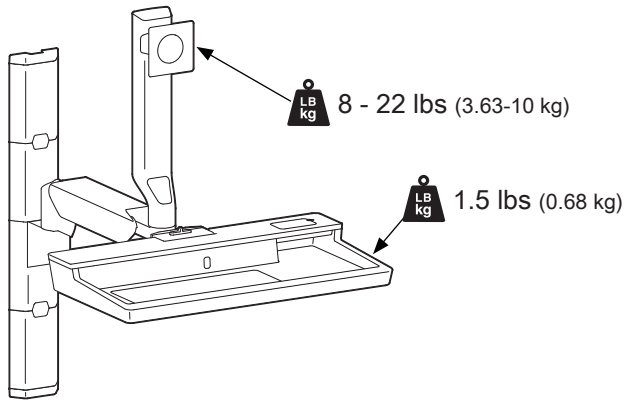

CareFit™ Combo System

WEIGHT CAPACITY