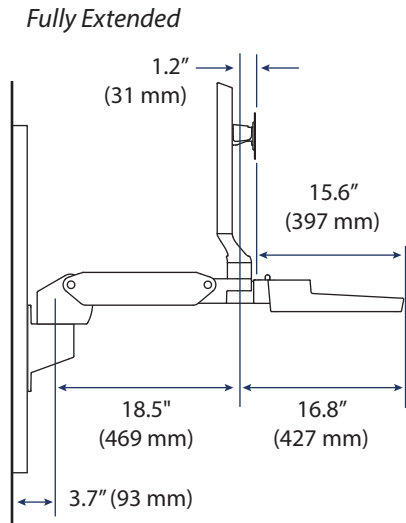

CareFit™ Combo System

DIMENSIONS

Fully Extended

Folded Up Against Wall

VESA Monitor Bracket

CareFit™ Combo System

DIMENSIONS

Side View

Folded Up Against Wall

Side View

Keyboard Tray

Top View

CareFit™ Combo System

DIMENSIONS

Wall Track

Pushed back against the wall

HDMI: 6' (1.8 m)

Ethernet: 6' - 10' (1.8-3 m)

Monitor Power: 6' - 10' (1.8-3 m)

2.0 USB Extenders: 6' (1.8 m) per accessory

Cables:

HDMI: 4' (1.2 m)

Ethernet: 6' - 10' (1.8-3 m)

Monitor Power: 6' - 10' (1.8-3 m)

Computer Power: 6'-10' (1.8-3 m)

Cables:

Ethernet: 6' - 10' (1.8-3 m)

Monitor Power: 6' - 10' (1.8-3 m)