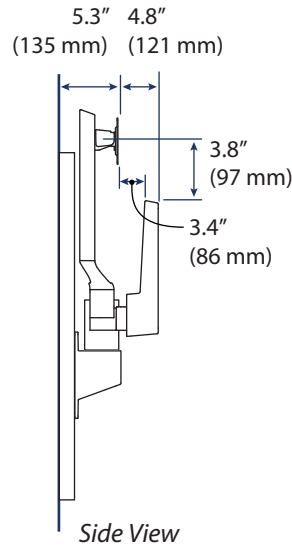

CareFit™ Combo System

DIMENSIONS

Fully Extended

Folded Up Against Wall

VESA Monitor Bracket

CareFit™ Combo System

DIMENSIONS

Side View

Folded Up Against Wall

Side View

Keyboard Tray

Top View

CareFit™ Combo System

DIMENSIONS

Wall Track

Pushed back against the wall

HDMI: 6' (1.8 m)

Ethernet: 6' - 10' (1.8-3 m)

Monitor Power: 6' - 10' (1.8-3 m)

2.0 USB Extenders: 6' (1.8 m) per accessory

Cables:

HDMI: 4' (1.2 m)

Ethernet: 6' - 10' (1.8-3 m)

Monitor Power: 6' - 10' (1.8-3 m)

Computer Power: 6'-10' (1.8-3 m)

Cables:

Ethernet: 6' - 10' (1.8-3 m)

Monitor Power: 6' - 10' (1.8-3 m)