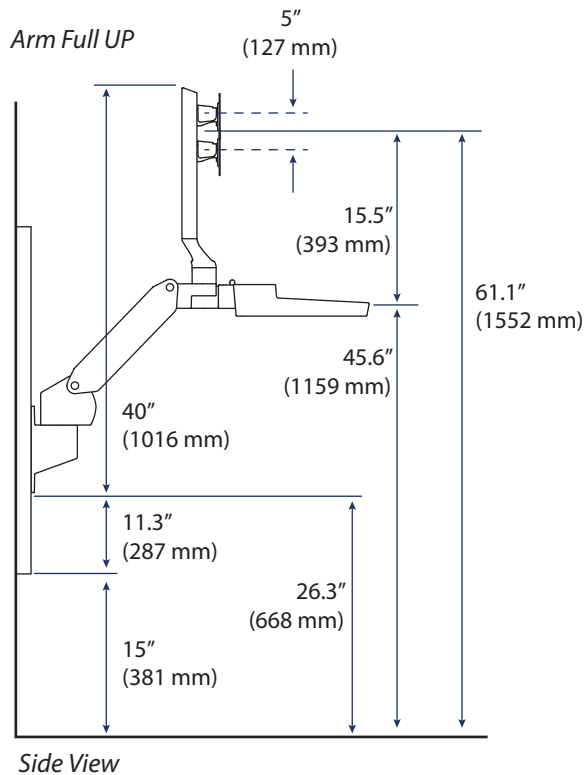

CareFit™ Combo System

DIMENSIONS

Fully Extended

Folded Up Against Wall

VESA Monitor Bracket

CareFit™ Combo System

DIMENSIONS

Side View

Folded Up Against Wall

Side View

Keyboard Tray

Top View

CareFit™ Combo System

DIMENSIONS

Wall Track

Pushed back against the wall

HDMI: 6' (1.8 m)

Ethernet: 6' - 10' (1.8-3 m)

Monitor Power: 6' - 10' (1.8-3 m)

2.0 USB Extenders: 6' (1.8 m) per accessory

Cables:

HDMI: 4' (1.2 m)

Ethernet: 6' - 10' (1.8-3 m)

Monitor Power: 6' - 10' (1.8-3 m)

Computer Power: 6'-10' (1.8-3 m)

Cables:

Ethernet: 6' - 10' (1.8-3 m)

Monitor Power: 6' - 10' (1.8-3 m)