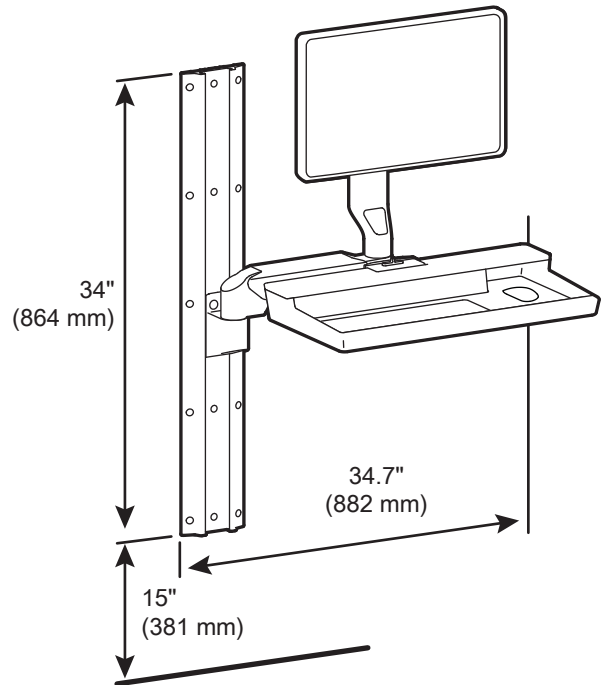

CareFit™ Combo System

DIMENSIONS

Fully Extended

Folded Up Against Wall

VESA Monitor Bracket

CareFit™ Combo System

DIMENSIONS

Side View

Folded Up Against Wall

Side View

Keyboard Tray

Top View

CareFit™ Combo System

DIMENSIONS

Wall Track

Pushed back against the wall

HDMI: 6' (1.8 m)

Ethernet: 6' - 10' (1.8-3 m)

Monitor Power: 6' - 10' (1.8-3 m)

2.0 USB Extenders: 6' (1.8 m) per accessory

Cables:

HDMI: 4' (1.2 m)

Ethernet: 6' - 10' (1.8-3 m)

Monitor Power: 6' - 10' (1.8-3 m)

Computer Power: 6'-10' (1.8-3 m)

Cables:

Ethernet: 6' - 10' (1.8-3 m)

Monitor Power: 6' - 10' (1.8-3 m)