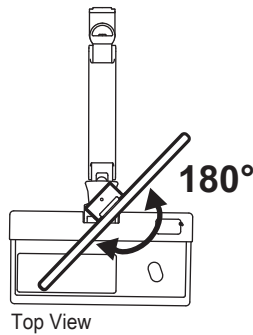

RANGE OF MOTION

Download additional resources at ergotron.com

USA & Canada Sales & Corporate Headquarters: St. Paul, MN USA / 800.888.8458 / +1.651.681.7600 / insidesales@ergotron.com

EMEA Sales: Amersfoort, The Netherlands / +31.33.45.45.600 / info.eu@ergotron.com

APAC Sales: Sydney, Australia / apaccustomerservice@ergotron.com

LATAM Sales: Mexico / +1.800.681.1820 / info.latam@ergotron.com

Worldwide Custom Sales: custom@ergotron.com

Ergotron devices are not intended to cure, treat, mitigate or prevent any disease. Patent information available at www.ergotron.com/patents

© 2022 Ergotron, Inc. rev. 05/11/2022 DIM-CFArmSys Content is subject to change without notification