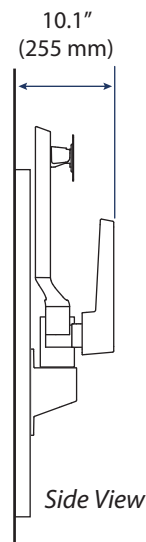

CareFit™ Combo System

DIMENSIONS

Fully Extended

Folded Up Against Wall

VESA Monitor Bracket

CareFit™ Combo System

DIMENSIONS

Side View

Folded Up Against Wall

Side View

Keyboard Tray

Top View

CareFit™ Combo System

DIMENSIONS

Wall Track

Pushed back against the wall

HDMI: 6' (1.8 m)

Ethernet: 6' - 10' (1.8-3 m)

Monitor Power: 6' - 10' (1.8-3 m)

2.0 USB Extenders: 6' (1.8 m) per accessory

Cables:

HDMI: 4' (1.2 m)

Ethernet: 6' - 10' (1.8-3 m)

Monitor Power: 6' - 10' (1.8-3 m)

Computer Power: 6'-10' (1.8-3 m)

Cables:

Ethernet: 6' - 10' (1.8-3 m)

Monitor Power: 6' - 10' (1.8-3 m)