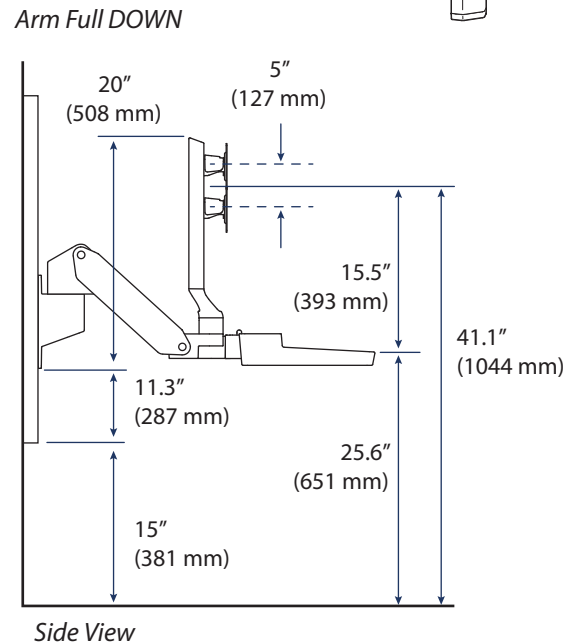

CareFit™ Combo System

DIMENSIONS

Fully Extended

Folded Up Against Wall

VESA Monitor Bracket

CareFit™ Combo System

DIMENSIONS

Side View

Folded Up Against Wall

Side View

Keyboard Tray

Top View

CareFit™ Combo System

DIMENSIONS

Wall Track

Pushed back against the wall

HDMI: 6' (1.8 m)

Ethernet: 6' - 10' (1.8-3 m)

Monitor Power: 6' - 10' (1.8-3 m)

2.0 USB Extenders: 6' (1.8 m) per accessory

Cables:

HDMI: 4' (1.2 m)

Ethernet: 6' - 10' (1.8-3 m)

Monitor Power: 6' - 10' (1.8-3 m)

Computer Power: 6'-10' (1.8-3 m)

Cables:

Ethernet: 6' - 10' (1.8-3 m)

Monitor Power: 6' - 10' (1.8-3 m)