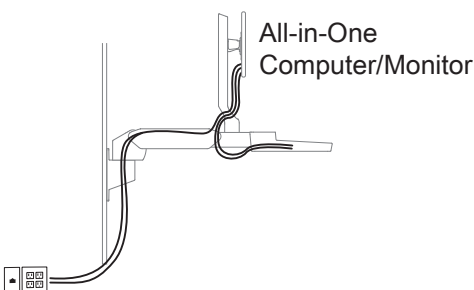

- Provided mounting hardware
- Wall must be 5/8" or 16mm thick.
- The CareFit™ Combo Extender accessory can NOT be mounted to hollow wall.

CABLES

Cable length needed based on equipment and accessories:

Cables:

HDMI: 6' (1.8 m)

Ethernet: 6' - 10' (1.8-3 m)

Monitor Power: 6' - 10' (1.8-3 m)

2.0 USB Extenders: 6' (1.8 m) per accessory

Cables:

HDMI: 4' (1.2 m)

Ethernet: 6' - 10' (1.8-3 m)

Monitor Power: 6' - 10' (1.8-3 m)

Computer Power: 6'-10' (1.8-3 m)

Cables:

Ethernet: 6' - 10' (1.8-3 m)

Monitor Power: 6' - 10' (1.8-3 m)