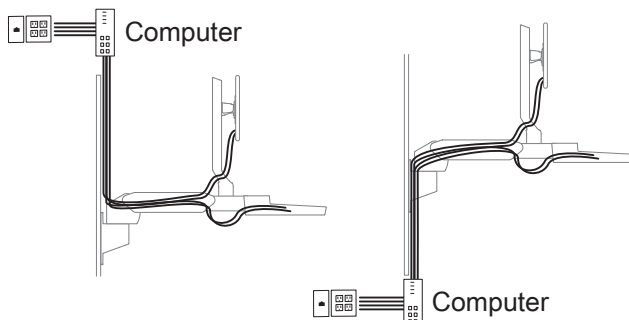

Folded Up Against Wall

Side View

Keyboard Tray

Top View

CareFit™ Combo System

DIMENSIONS

Wall Track

Pushed back against the wall

CareFit™ Combo System

WALL MOUNTING OPTIONS

There are 4 wall types to mount to:

Wood (Provided mounting hardware)

Metal Stud (Provided mounting hardware)

Concrete (Need customer supplied fasteners)

Hollow Wall:

- Provided mounting hardware
- Wall must be 5/8" or 16mm thick.
- The CareFit™ Combo Extender accessory can NOT be mounted to hollow wall.

CABLES

Cable length needed based on equipment and accessories:

Cables:

HDMI: 6' (1.8 m)

Ethernet: 6' - 10' (1.8-3 m)

Monitor Power: 6' - 10' (1.8-3 m)

2.0 USB Extenders: 6' (1.8 m) per accessory

Cables:

HDMI: 4' (1.2 m)

Ethernet: 6' - 10' (1.8-3 m)

Monitor Power: 6' - 10' (1.8-3 m)