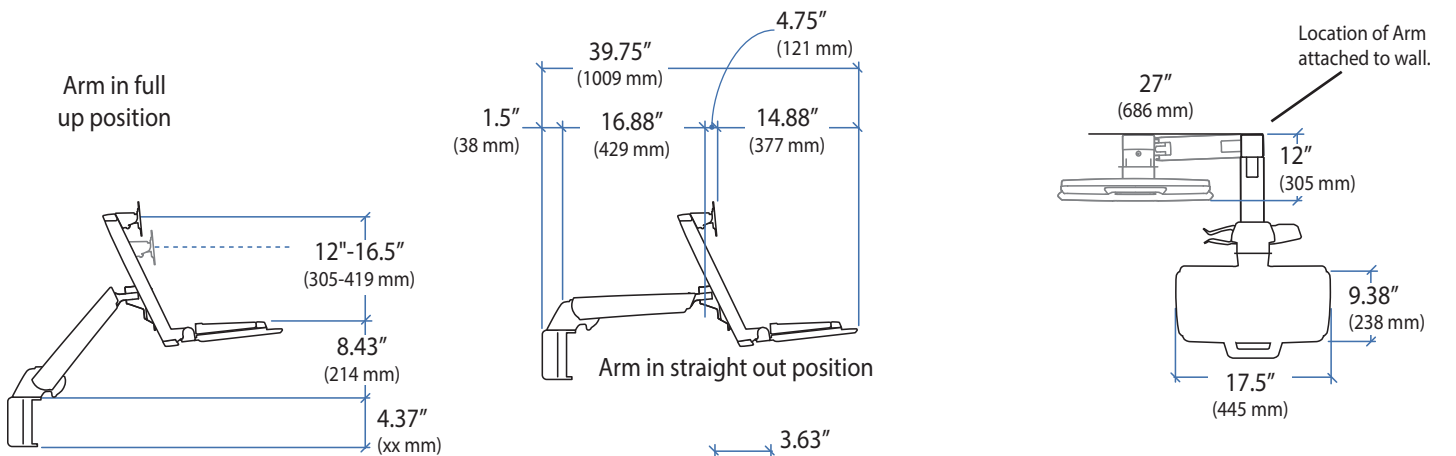

StyleView® Sit Stand Combo System

© 2012 Ergotron, Inc. rev. 01/07/2019 DIM-ComboSystem Content is subject to change without notification

Americas Sales and Corporate Headquarters

St. Paul, MN USA
(800) 888-8458
+1-651-681-7600
www.ergotron.com
sales@ergotron.com

EMEA Sales

Amersfoort, The Netherlands
+31 33 45 45 600
www.ergotron.com
info.eu@ergotron.com

APAC Sales

Tokyo, Japan
www.ergotron.com
japansupport@ergotron.com

Worldwide OEM Sales

www.ergotron.com
info.oem@ergotron.com