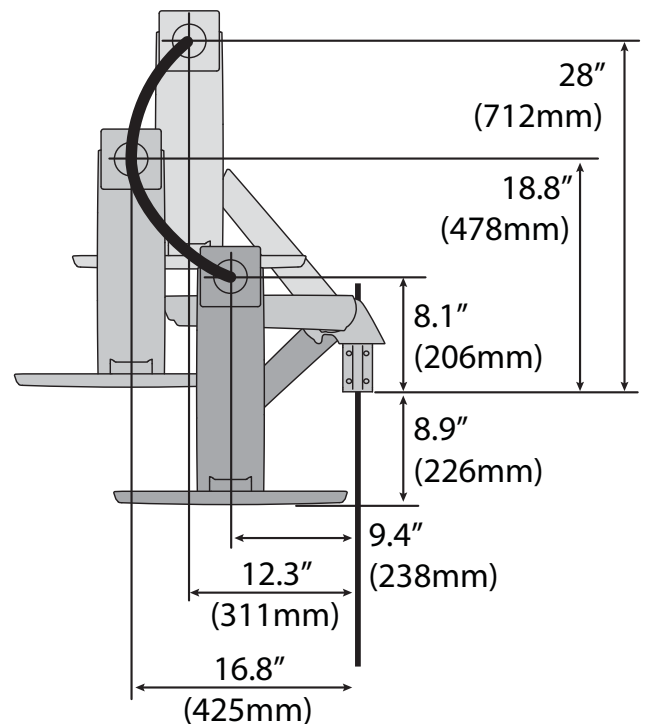

StyleView® Sit Stand Combo System

Small CPU Holder

Medium CPU Holder

Top view showing range of motion when pulled out from the wall.

Wall Track

Front view with arm pushed back against the wall.

© 2012 Ergotron, Inc. rev. 01/07/2019 DIM-ComboSystem Content is subject to change without notification