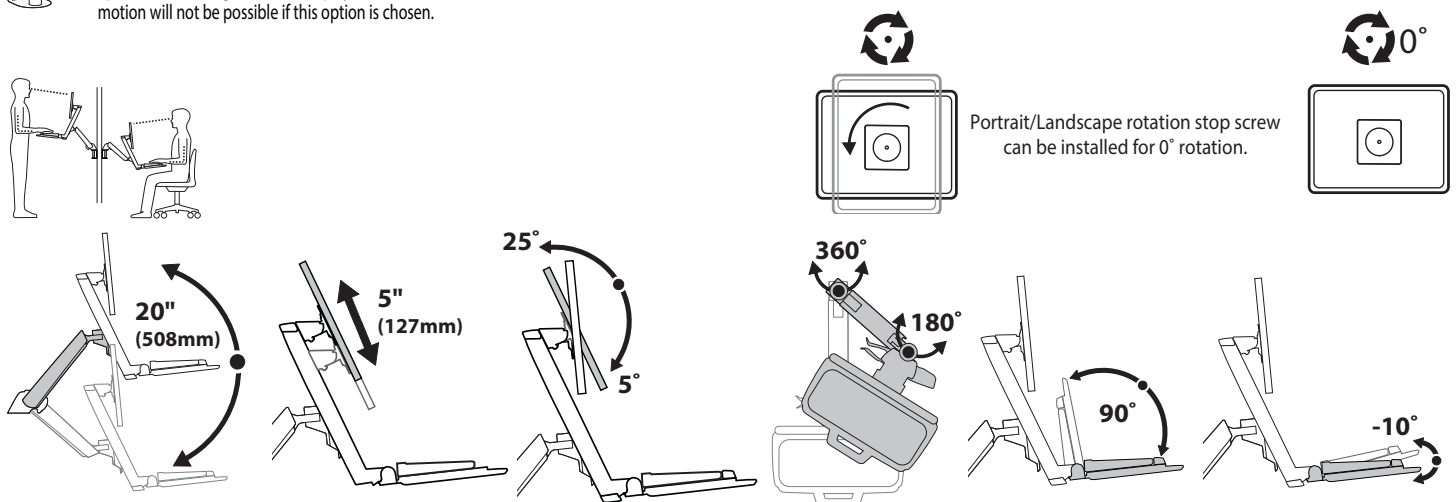

StyleView® Sit Stand Combo System

© 2012 Ergotron, Inc. rev. 01/07/2019 DIM-ComboSystem Content is subject to change without notification

Americas Sales and Corporate Headquarters

St. Paul, MN USA
(800) 888-8458
+1-651-681-7600
www.ergotron.com
sales@ergotron.com

EMEA Sales

Amersfoort, The Netherlands
+31 33 45 45 600
www.ergotron.com
info.eu@ergotron.com

APAC Sales

Tokyo, Japan
www.ergotron.com
japansupport@ergotron.com

Worldwide OEM Sales

www.ergotron.com
info.oem@ergotron.com