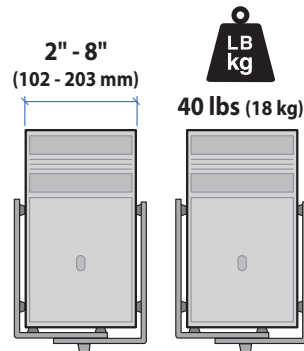

StyleView® Sit Stand Combo System

Small CPU Holder

Medium CPU Holder

Top view showing range of motion when pulled out from the wall.

Wall Track

Front view with arm pushed back against the wall.

© 2012 Ergotron, Inc. rev. 01/07/2019 DIM-ComboSystem Content is subject to change without notification