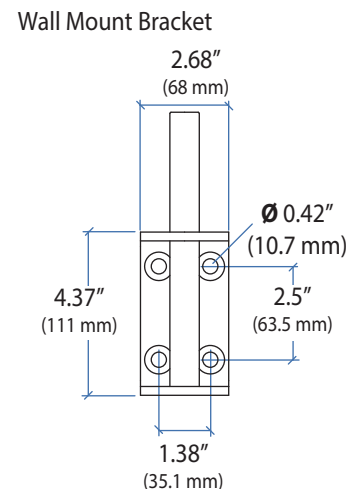

StyleView® Sit Stand Combo System

© 2012 Ergotron, Inc. rev. 01/07/2019 DIM-ComboSystem Content is subject to change without notification

Americas Sales and Corporate Headquarters

St. Paul, MN USA
(800) 888-8458
+1-651-681-7600
www.ergotron.com
sales@ergotron.com

EMEA Sales

Amersfoort, The Netherlands
+31 33 45 45 600
www.ergotron.com
info.eu@ergotron.com

APAC Sales

Tokyo, Japan
www.ergotron.com
japansupport@ergotron.com

Worldwide OEM Sales

www.ergotron.com
info.oem@ergotron.com