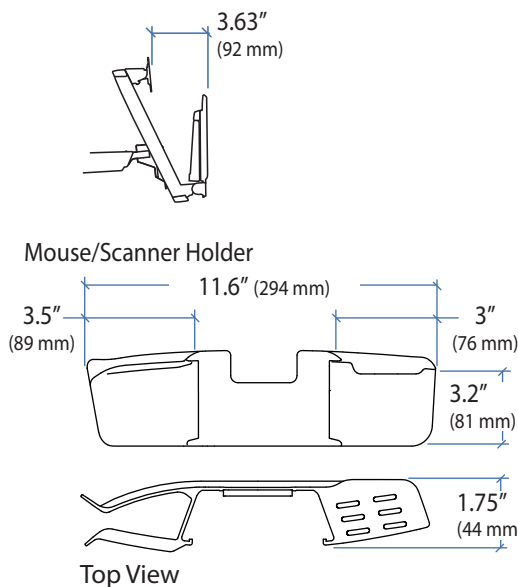

StyleView® Sit Stand Combo System

© 2012 Ergotron, Inc. rev. 01/07/2019 DIM-ComboSystem Content is subject to change without notification

Americas Sales and Corporate Headquarters

St. Paul, MN USA
(800) 888-8458
+1-651-681-7600
www.ergotron.com
sales@ergotron.com

EMEA Sales

Amersfoort, The Netherlands
+31 33 45 45 600
www.ergotron.com
info.eu@ergotron.com

APAC Sales

Tokyo, Japan
www.ergotron.com
japansupport@ergotron.com

Worldwide OEM Sales

www.ergotron.com
info.oem@ergotron.com