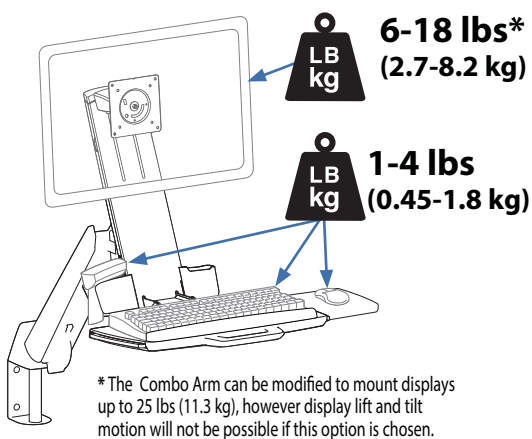

StyleView® Sit Stand Combo System

© 2012 Ergotron, Inc. rev. 01/07/2019 DIM-ComboSystem Content is subject to change without notification

Americas Sales and Corporate Headquarters

St. Paul, MN USA
 (800) 888-8458
 +1-651-681-7600
 www.ergotron.com
 sales@ergotron.com

StyleView® Sit Stand Combo System

Small CPU Holder

Medium CPU Holder

Top view showing range of motion when pulled out from the wall.

Wall Track

Front view with arm pushed back against the wall.

© 2012 Ergotron, Inc. rev. 01/07/2019 DIM-ComboSystem Content is subject to change without notification